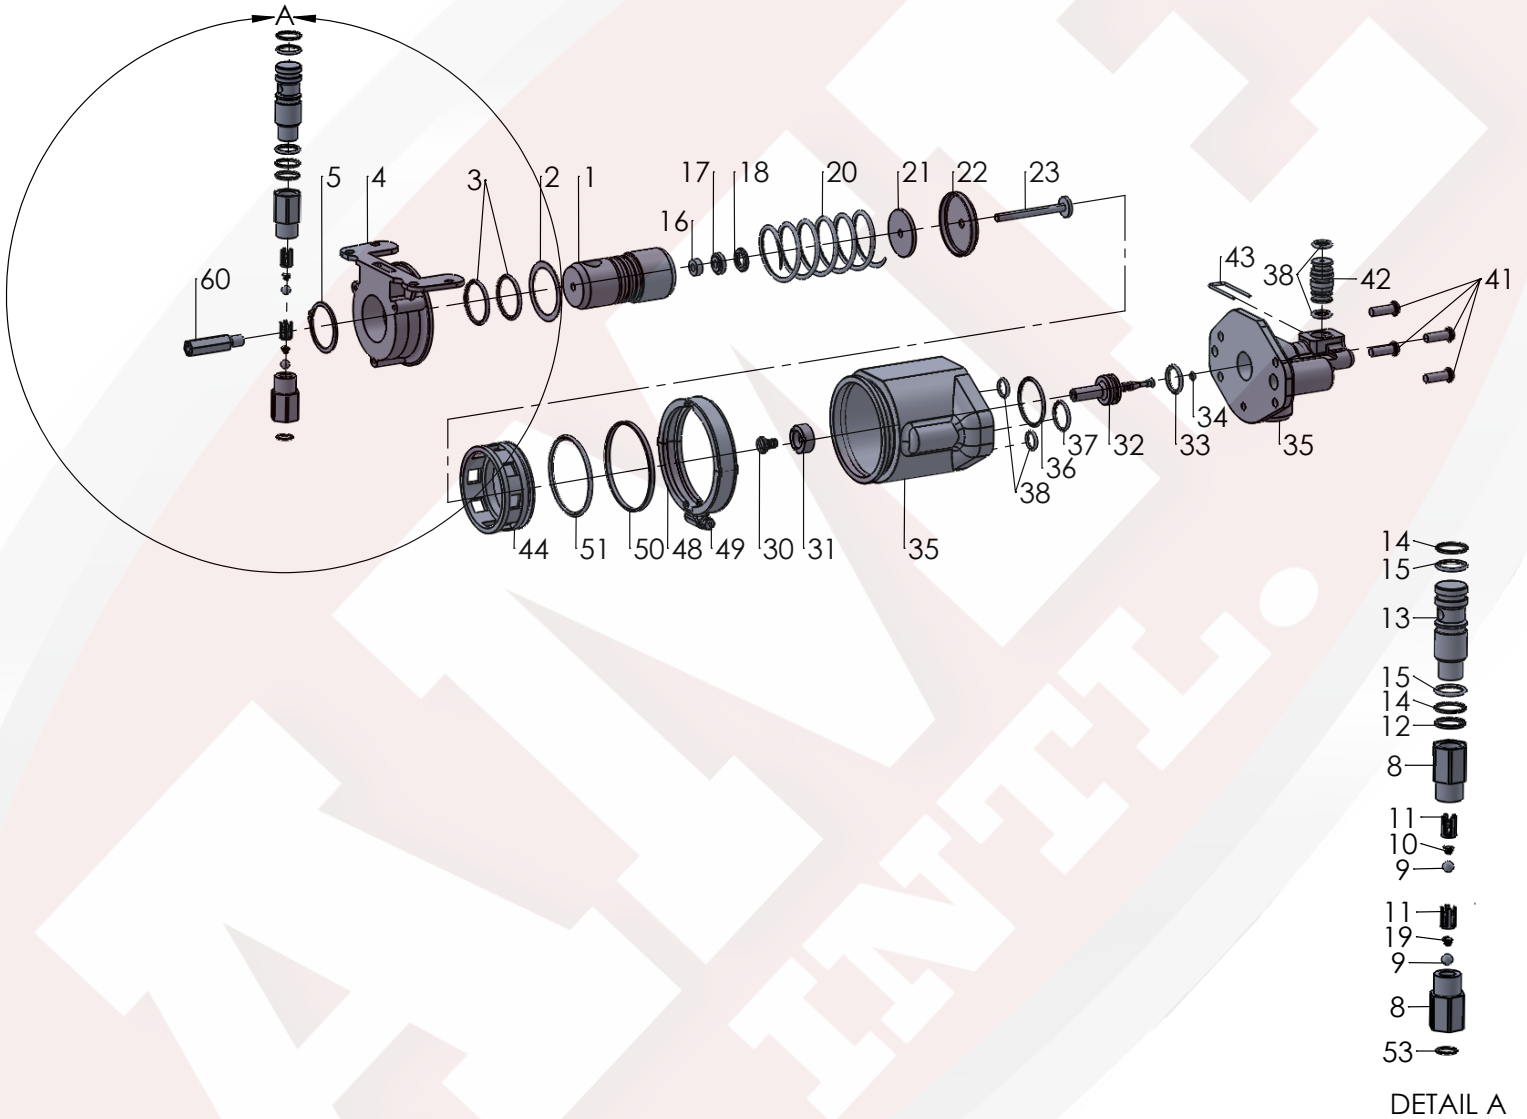

PARTS BREAKDOWN

Parts List For Air Hydraulic Pump 15000

PARTS BREAKDOWN

Parts List For Air Hydraulic Pump

15000

Item	Part No.	Qty	Description	Item	Part No.	Qty.	Description
1	15000-201	1	Hydraulic Cylinder	23	15000-223	1	Plunger
2	15000-202	1	Washer	24	15000-224	1	Poppet
3	15000-203	2	O-Ring	30	15000-180	1	Screw- .250-20 Special
4	15000-204	1	Mtg. Bracket	31	15000-181	1	B/U Washer
5	15000-205	1	Bowed Ret. Ring	32	15000-182	1	Piston
6	15000-206	1	Relief Valve Assy	33	15000-183	1	O-Ring
7	15000-207	2	Copper Gasket	34	15000-137	1	O-Ring
8	15000-208	2	Seat	35	15000-185	1	Air Motor, Complete
9	15000-209	2	1/4" Dia. Ball	36	15000-186	1	O-Ring
10	15000-210	1	Conical Spring	37	15000-187	1	O-Ring Ref M760041
11	15000-211	2	Ball Guide	38	15000-188	4	O-Ring Ref K1041
12	15000-212	1	Copper Gasket	39	15000-189	1	1/16 Flush Plug
13	15000-213	1	Pressure Tube	41	15000-190	4	Screw, Torx
14	15000-214	2	Backup Ring	42	15000-191	1	Extension Fitting, Air Motor
15	15000-215	2	O-Ring	43	15000-174	1	Retaining Pin
16	15000-216	1	U-Cup	44	15000-193	1	Air Motor Piston
17	15000-217	1	Bearing	47	15000-194	1	O-Ring
18	15000-218	1	Bearing Retainer	48	15000-195	2	Clamp Brk.
19	15000-219	1	Conical Spring	49	15000-196	1	Hose Clamp
20	15000-220	1	Spring	50	15000-198	1	Glyde Ring
				51	15000-197	1	O-Ring
21	15000-221	1	Rubber Washer	52	15000-252	1	Intake Tube Assy
22	15000-222	1	Spring Washer	53	15000-253	1	O-Ring Ref. C403503