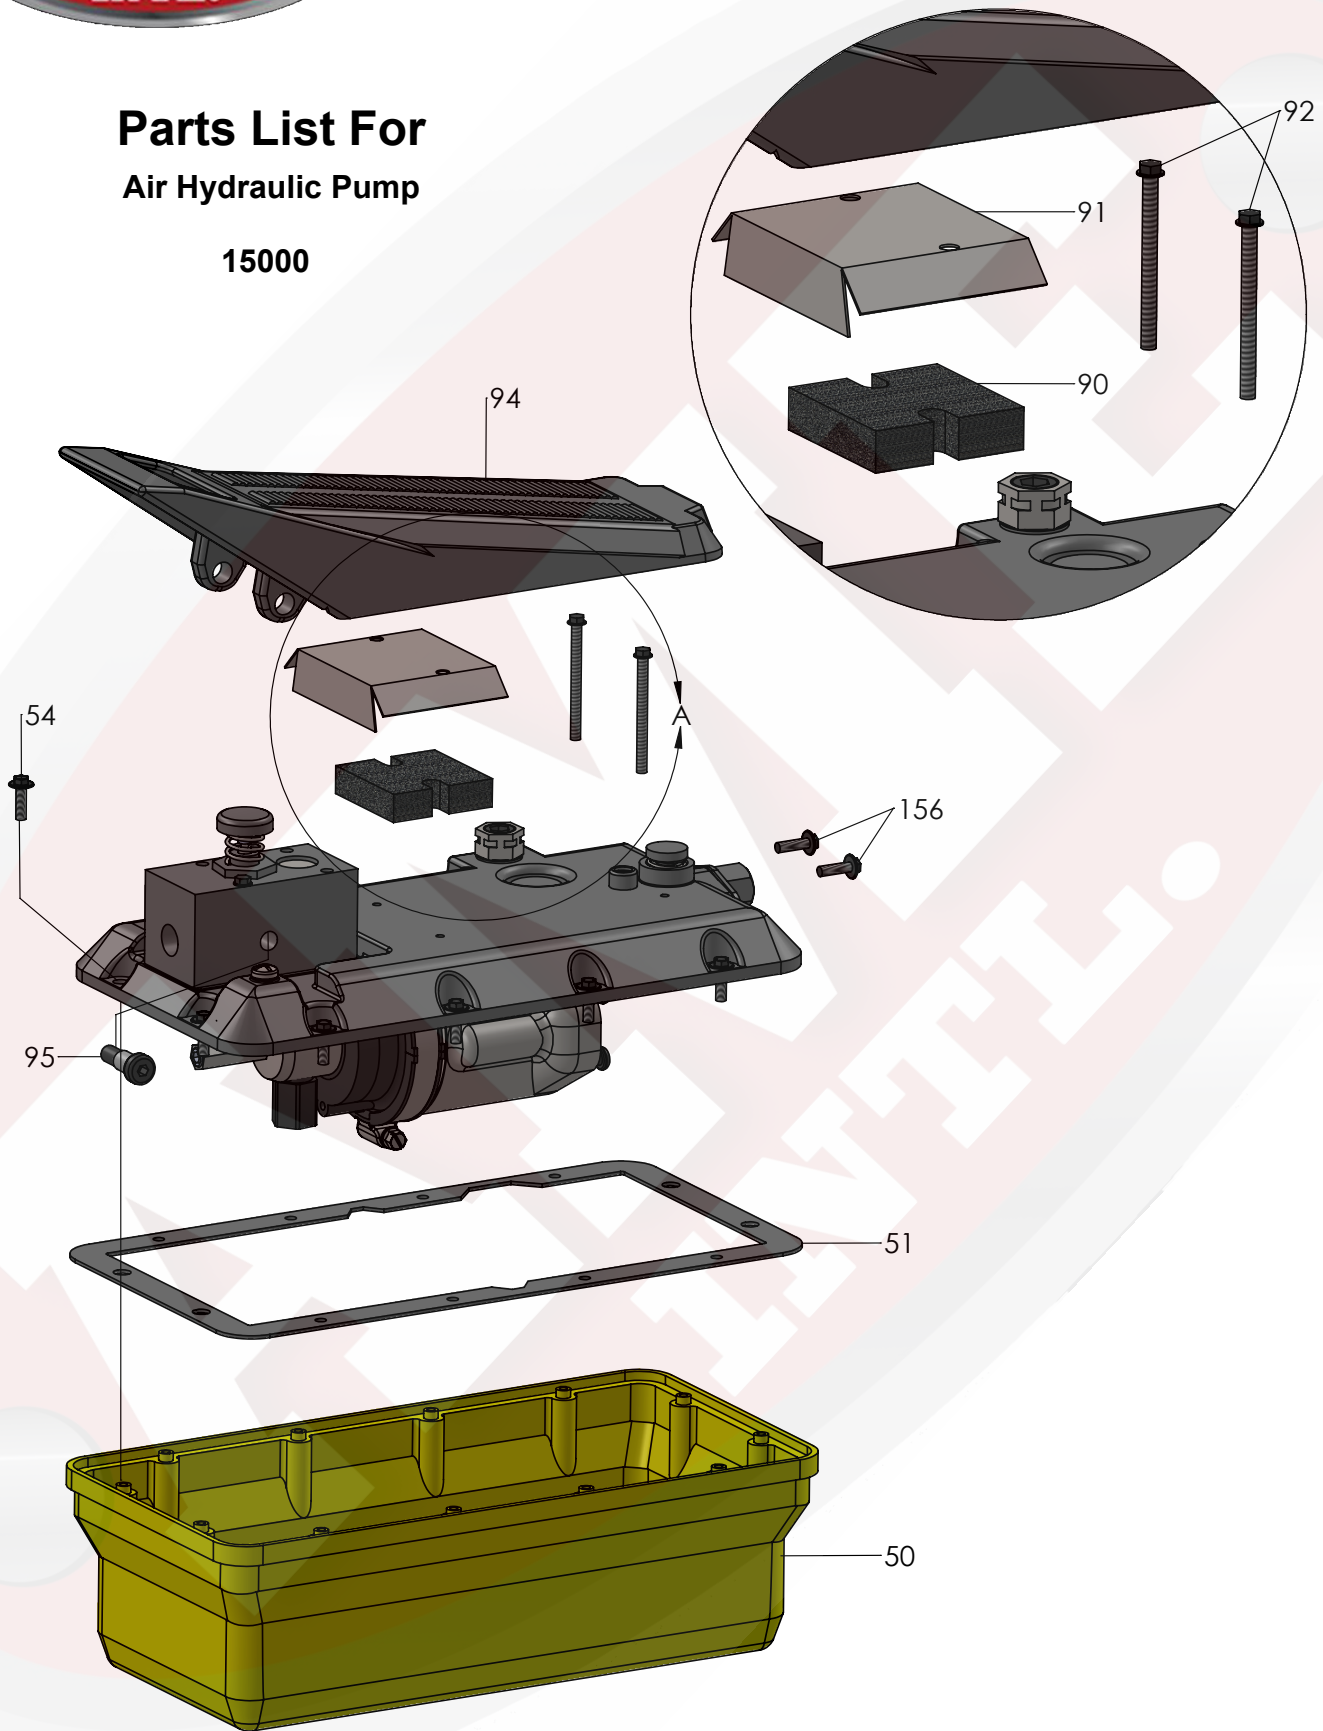

PARTS BREAKDOWN

Parts List For Air Hydraulic Pump

15000

PARTS BREAKDOWN

Parts List For

Air Hydraulic Pump

15000

Item	Part No.	Qty	Description
1	15000-001	1	2 Gallon Reservoir
2	15000-002	1	Reservoir Gasket Top Plate
3	15000-003	1	Plate
4	15000-004	10	BHC Screw
5	15000-005	14	Lock Washer
6	15000-006	14	Hex Nut
51	15000-051	1	Gasket
52	15000-052	1	Intake Tube
53	15000-253	1	O-Ring
54	15000-054	8	BHC Screw
55	15000-055	4	Capscrew
56	15000-056	12	Sealing Washer
57	15000-005	4	Lock Washer .25
58	15000-006	4	Hex Nut .25
90	15000-090	1	Muffler
91	15000-091	1	Muffler Cover
92	15000-092	2	Hi Lo Screw
94	15000-094	1	Treadle
95	15000-095	2	Shoulder Screw
110	15000-110	4	Screw