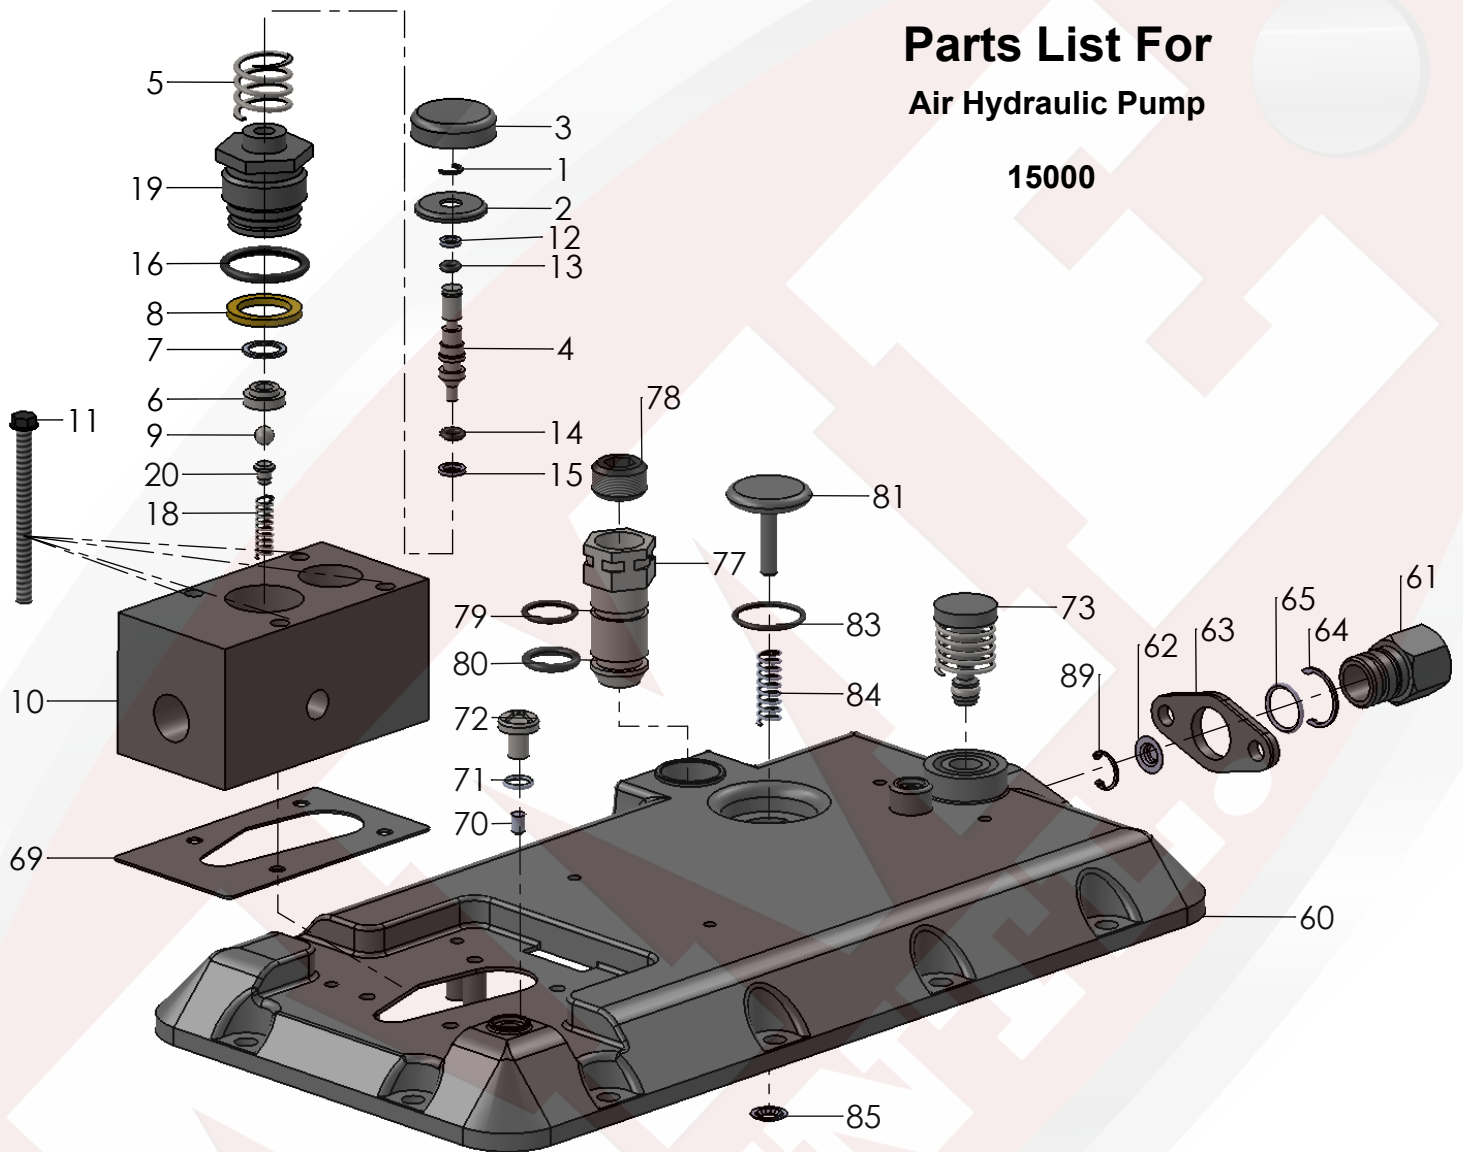

PARTS BREAKDOWN

Parts List For Air Hydraulic Pump

15000

PARTS BREAKDOWN

Parts List For Air Hydraulic Pump

15000

Item	Part No.	Qty	Description	Item	Part No.	Qty.	Description
1	15000-125	1	Ret. Ring	63	15000-153	1	Stamped Bracket
2	15000-126	1	Spring Washer	64	15000-154	1	Ret. Ring
3	15000-127	1	Cap	65	15000-155	1	O Ring Ref
4	15000-128	1	Release Plunger	66	15000-054	6	Hi Lo Screw
5	15000-129	1	Spring	67	15000-157	1	Air Tool Oil Decal
6	15000-130	1	Ball Seat	68	15000-158	1	Caution Decal
7	15000-131	1	Gasket	69	15000-159	1	Gasket Set
8	15000-132	1	Gasket	70	15000-160	1	Filter
9	15000-133	1	7/32" Dia. Ball	71	15000-161	1	O-Ring
10	15000-134	1	Manifold	72	15000-162	1	1/4 x 3/8 Hi Lo Screw
11	15000-135	4	Thd. Form Screw	73	15000-163	1	Air Button
12	15000-136	1	B/U Washer	77	15000-164	1	Breather
13	15000-137	1	O-Ring	78	15000-165	1	3/8 Flush Plug W/Sealant
14	15000-138	1	O-Ring	79	15000-166	1	O-Ring (Wear Coated)
15	15000-139	1	Back-up Washer	80	15000-167	1	O-Ring
16	15000-140	1	O-Ring	81	15000-168	1	Poppet
17	15000-141	1	Plug	82	15000-169	1	Breather Vent Decal
18	15000-142	1	Spring	83	15000-170	1	O-Ring Ref
19	15000-143	1	Release Guide	84	15000-171	1	Compression Spring
20	15000-144	1	Ball Guide	85	15000-172	1	3/16" Retainer
60	15000-150	1	Blk Cover Assy.	86	15000-173	1	Gasket
61	15000-151	1	Swivel Coupler	88	15000-174	1	Retaining Pin
62	15000-152	1	Filter	89	15000-175	1	Retaining Ring